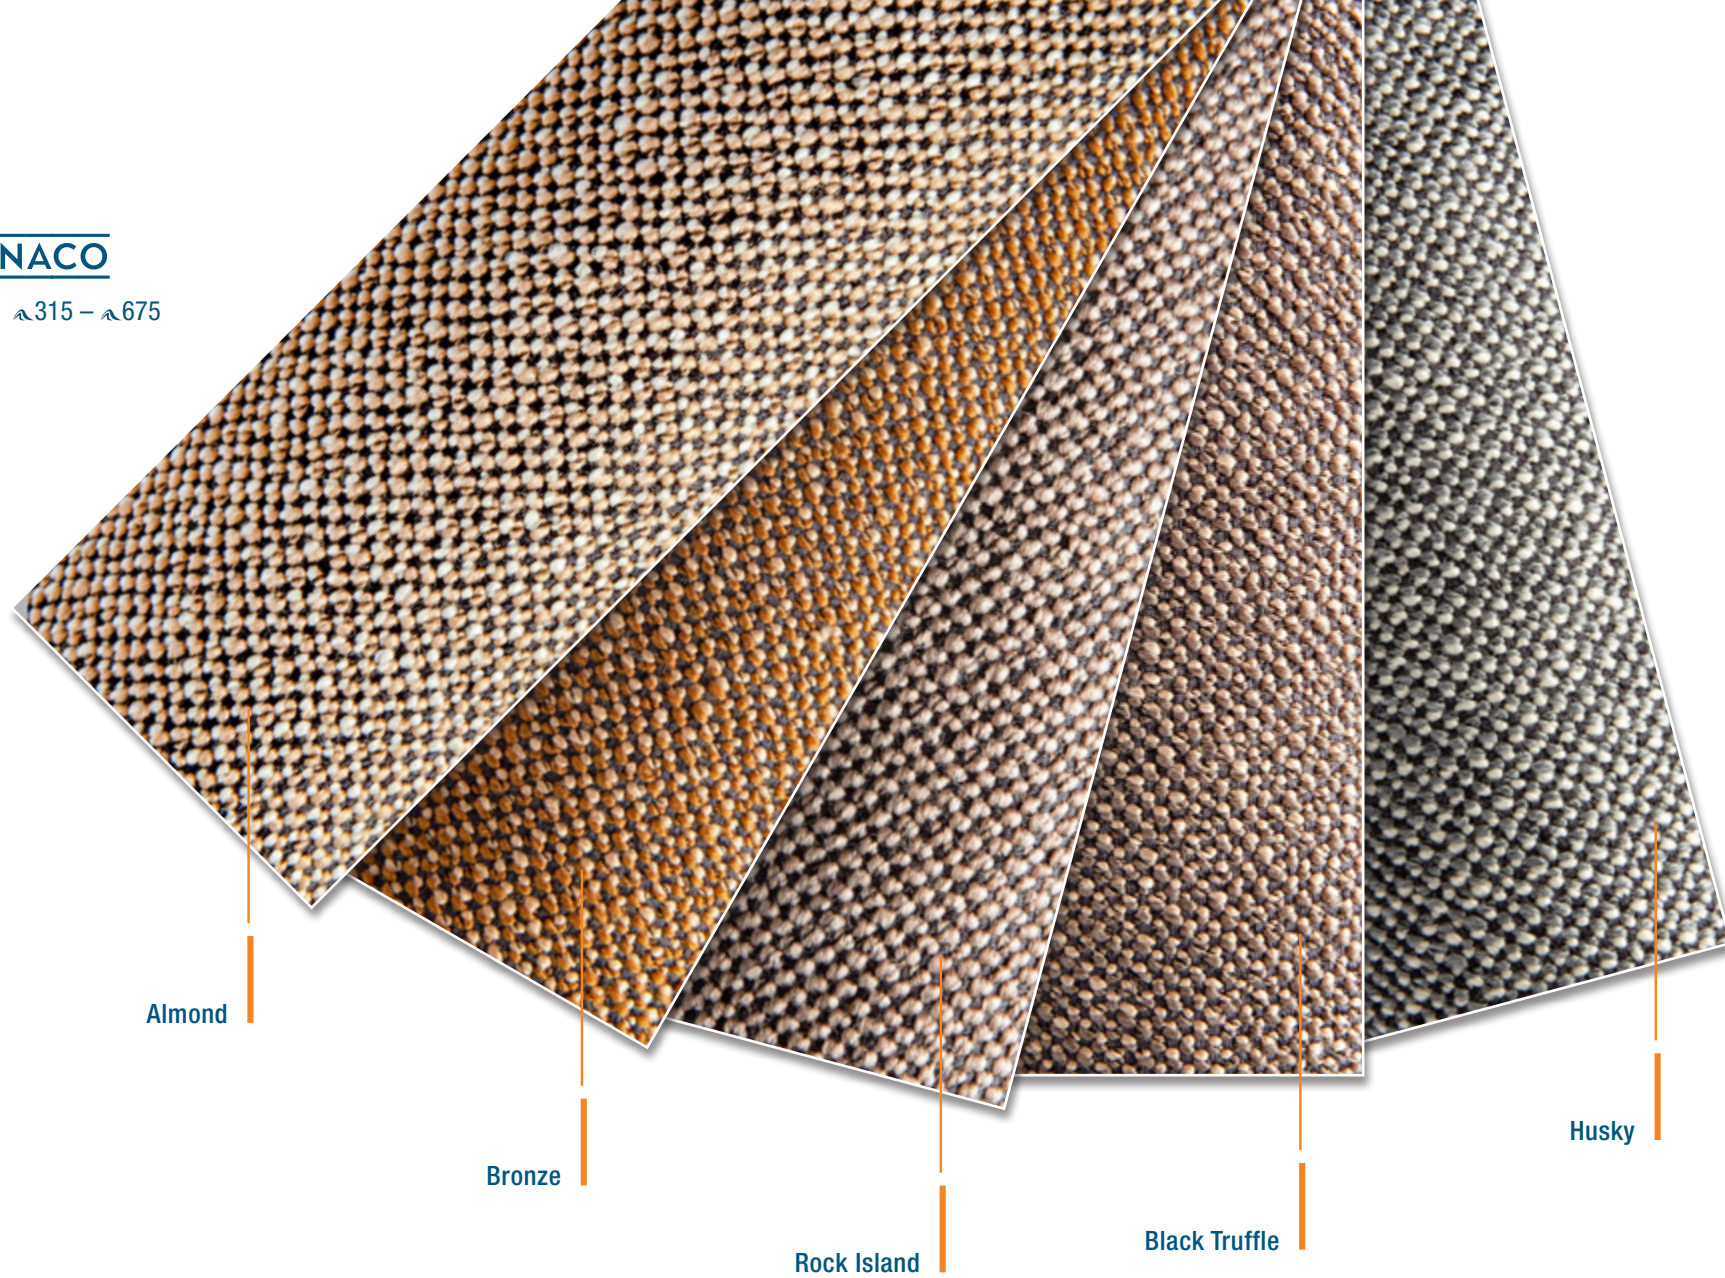

MONACO

Option 315 – 675

Almond

Bronze

Rock Island

Black Truffle

Husky