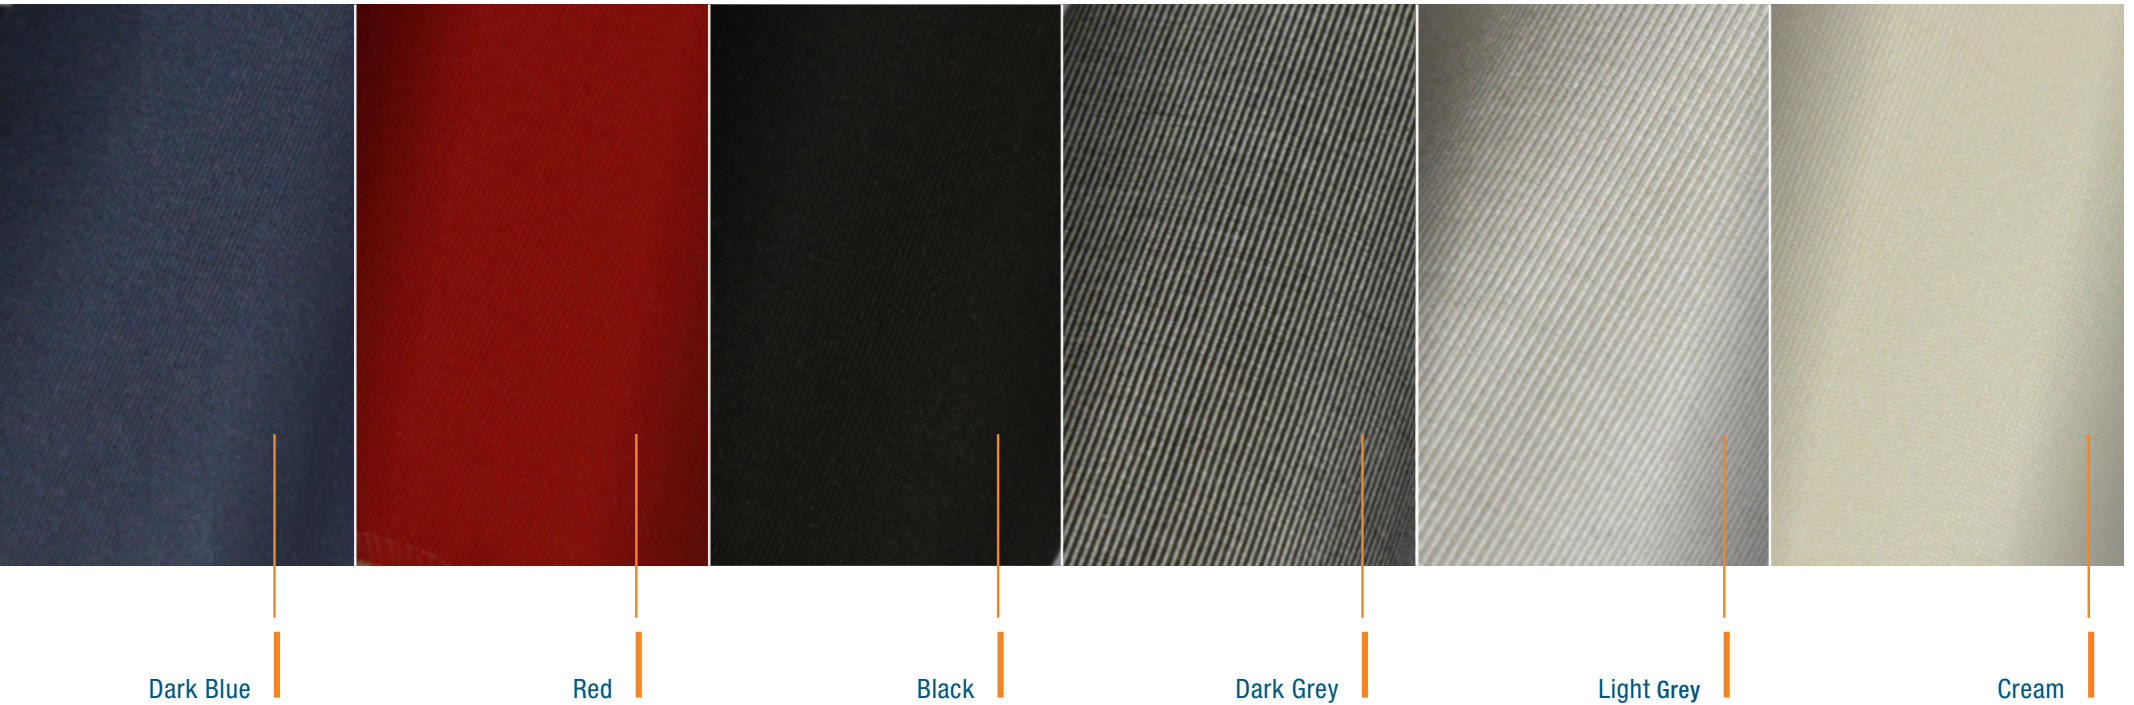

CUSHIONS COCKPIT Option $\text{R}315 - \text{R}675$

CUSHIONS HELMSMAN SEATS Option $\text{R}388 - \text{R}588$

CUSHIONS WETBAR Option $\text{R}508 - \text{R}588$

SUNBED CUSHIONS COACH ROOF Option $\text{R}388 - \text{R}588$

SUNBED CUSHIONS FOREDECK Option $\text{R}548 - \text{R}675$