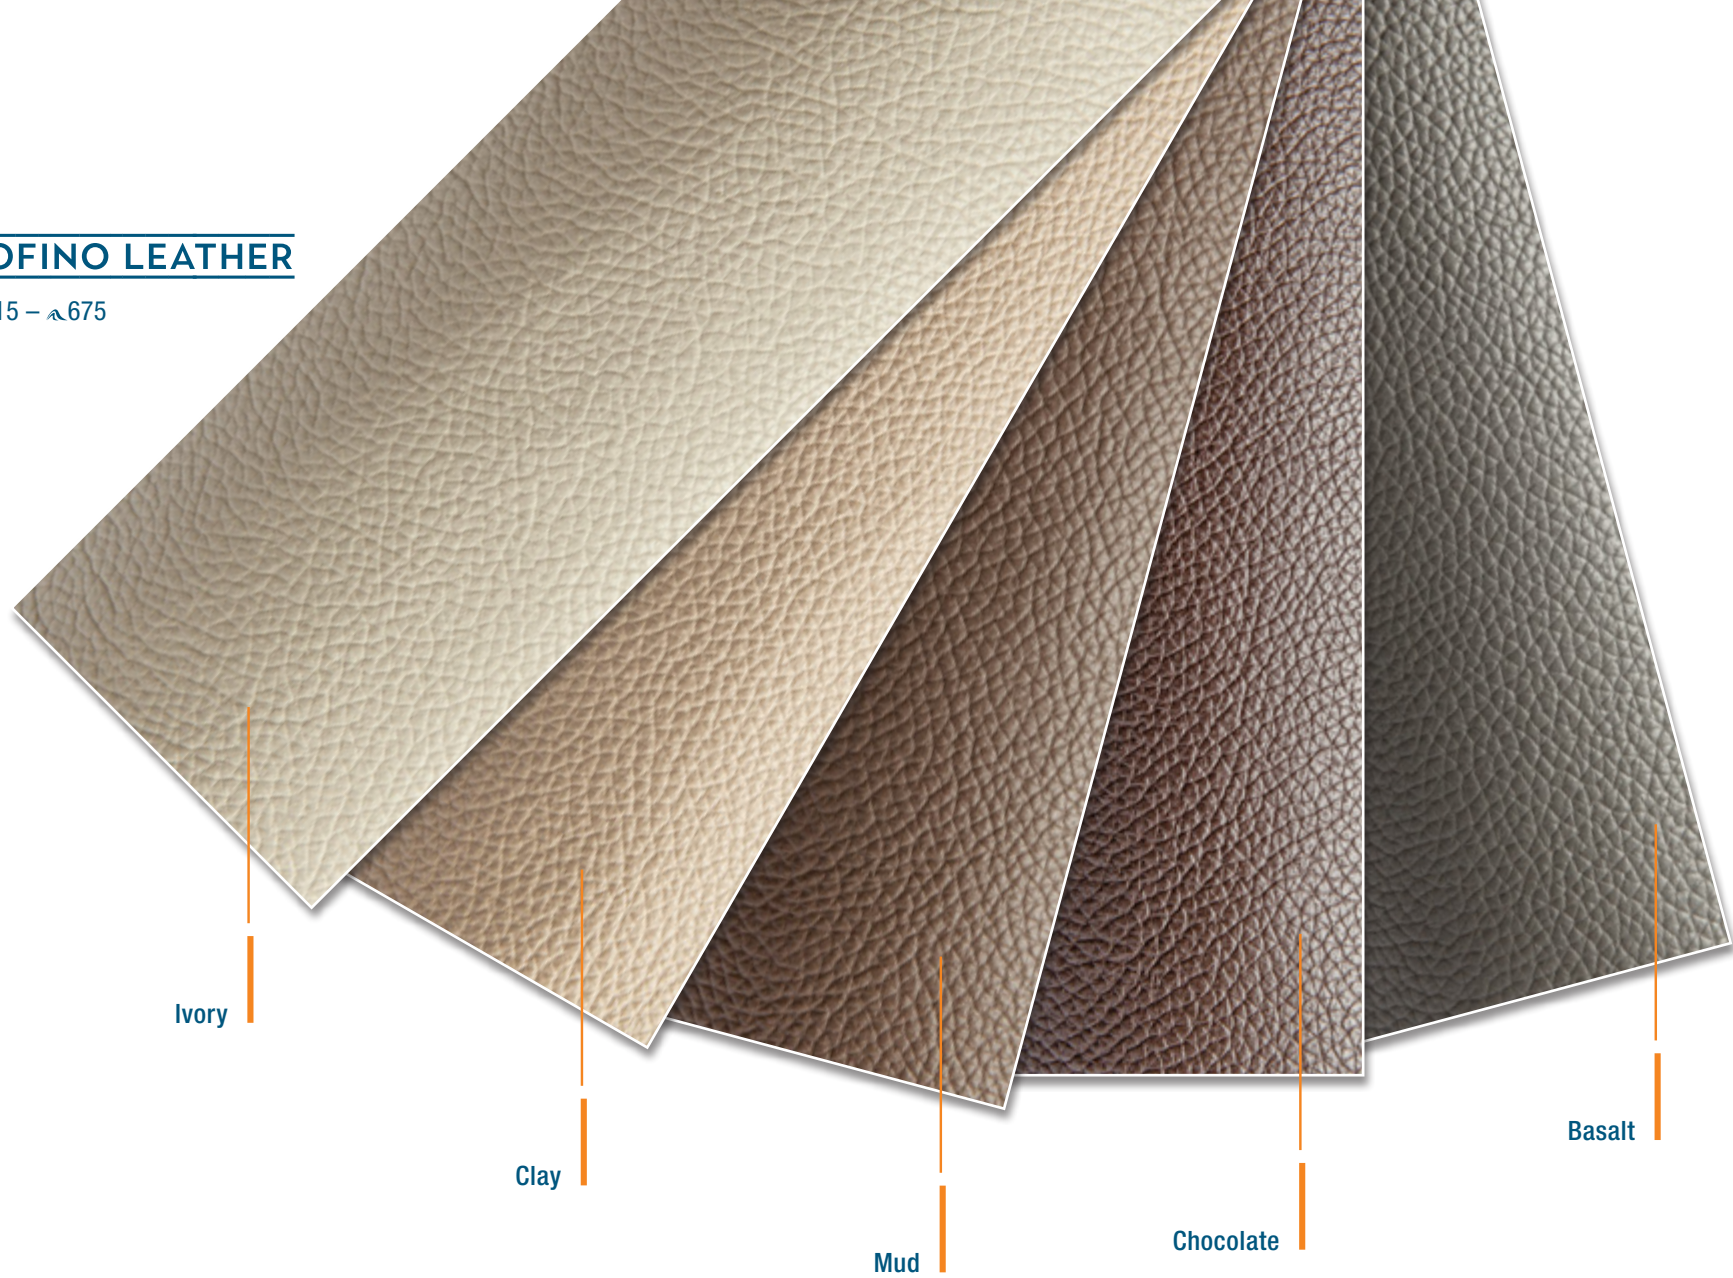

Option 315 – 675

Almond

Bronze

Rock Island

Black Truffle

Husky

## PORTOFINO LEATHER

Option 315 – 675

Ivory

Clay

Mud

Chocolate

Basalt