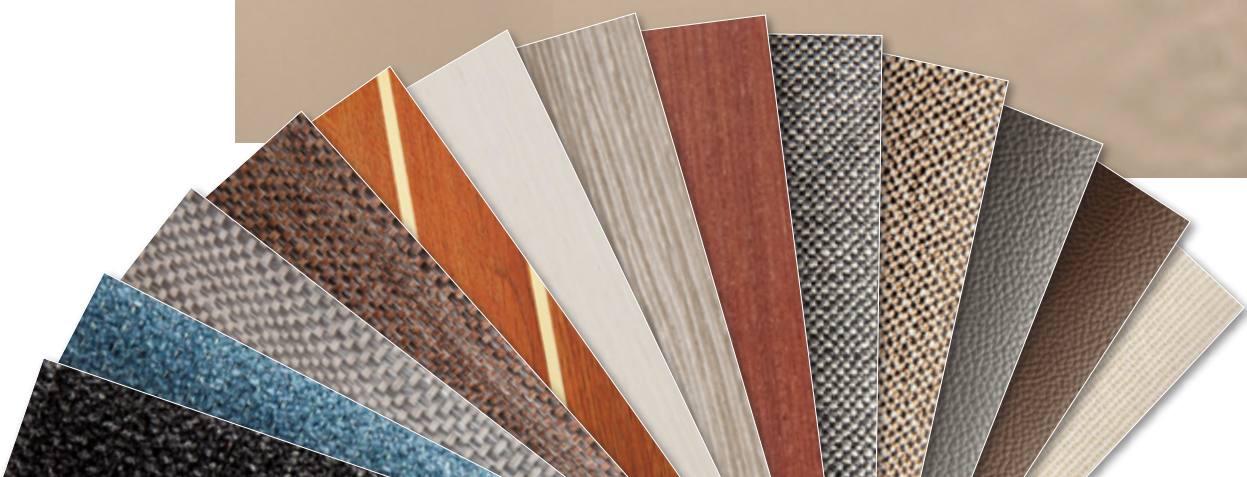

CHOOSE ONE

ABSOLUTELY UNIQUE YACHT

You won't find any production yacht more customisable than a Hanse. Thanks to the wide range of upholstery, furniture wood and carpets, we offer thousands of individual furnishing arrangements. A wide choice like this is unique in the market.