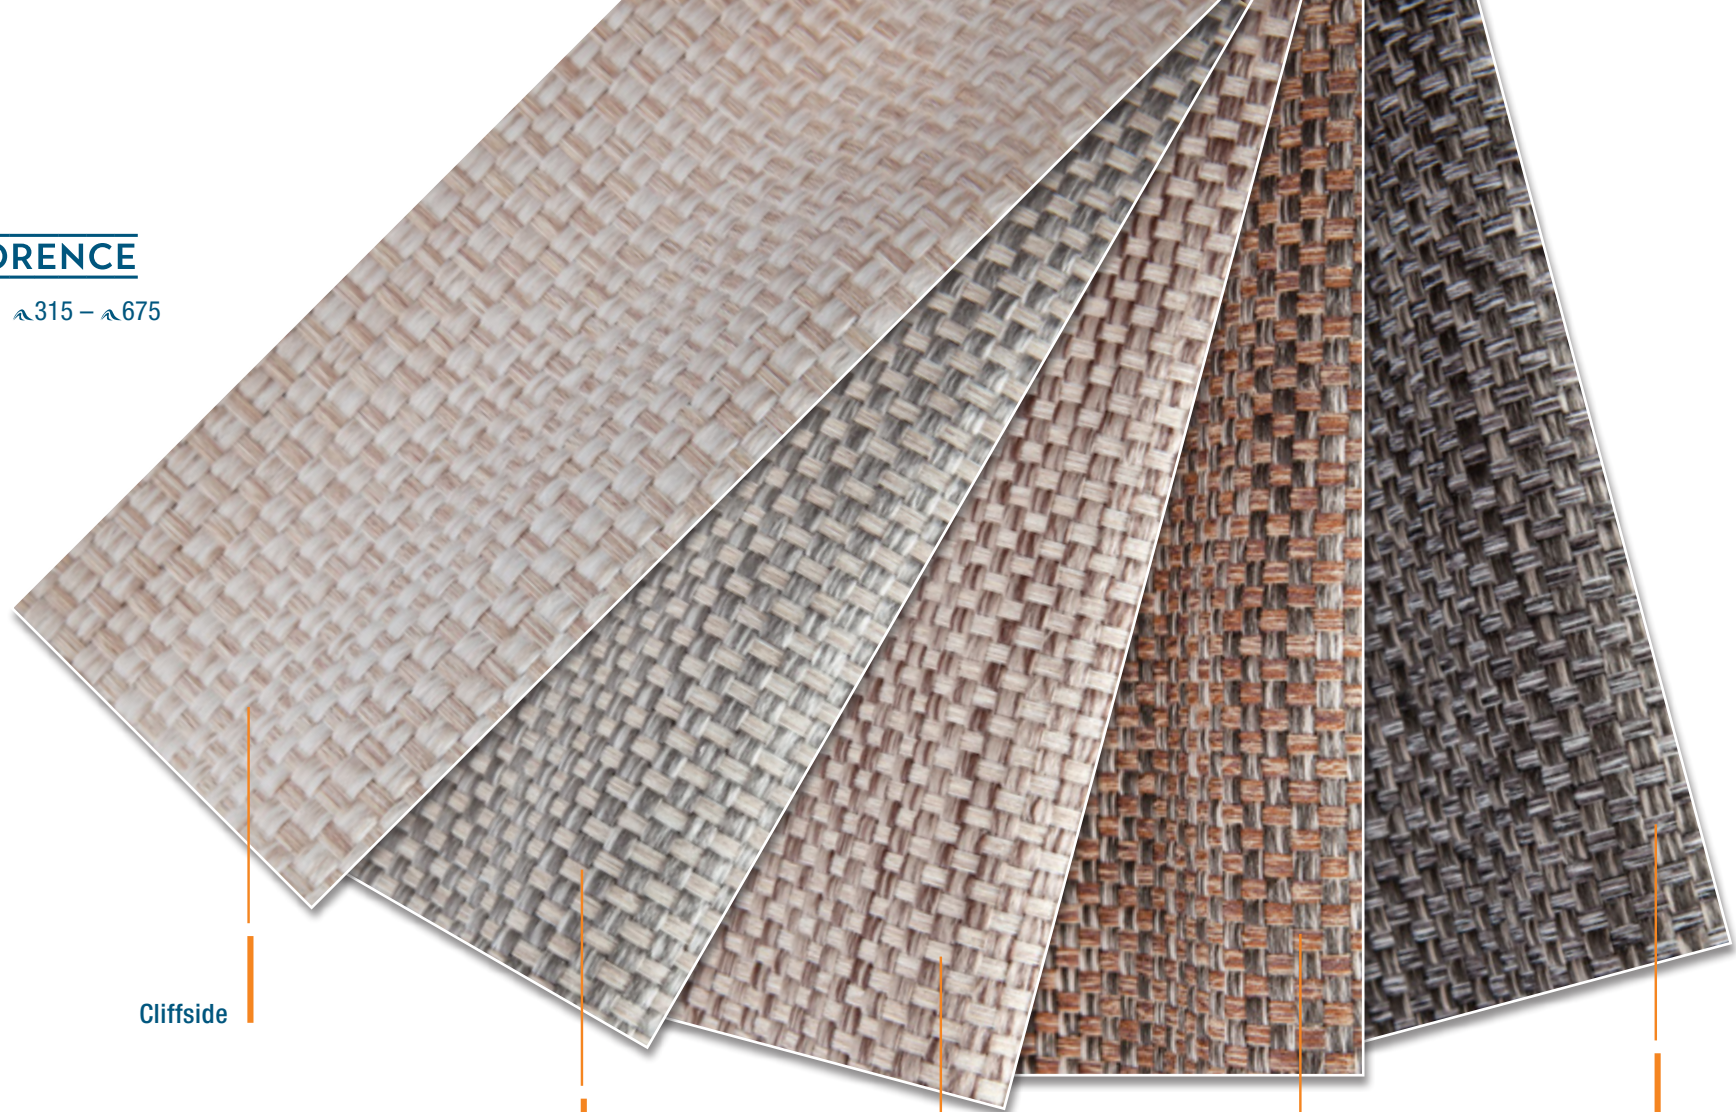

FLORENCE

Option 315 – 675

Cliffside

Glacier

Oyster

Muscat

Graphite