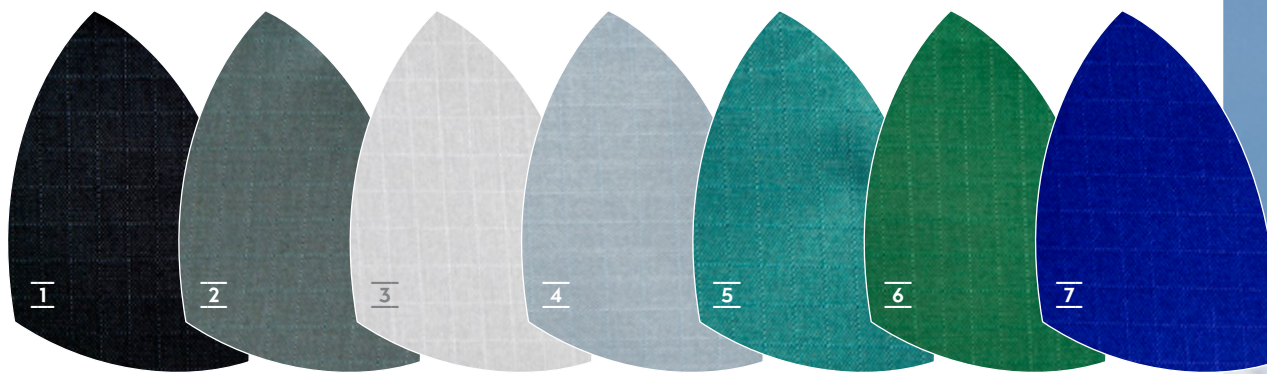

## SYNTHETIC TEAK

Options €315 – €675

- 1 Teak Black   2 Teak Grey   3 Teak White
- 4 Weathered Black   5 Weathered White
- 6 Scrubbed Black   7 Scrubbed Grey   8 Scrubbed White

Options  315 –  675

 Black  Grey  Natural  Light Blue  Ocean Blue  Green  Dark Blue  Navy  Purple  
 Red  Orange  Coast Gold  Yellow