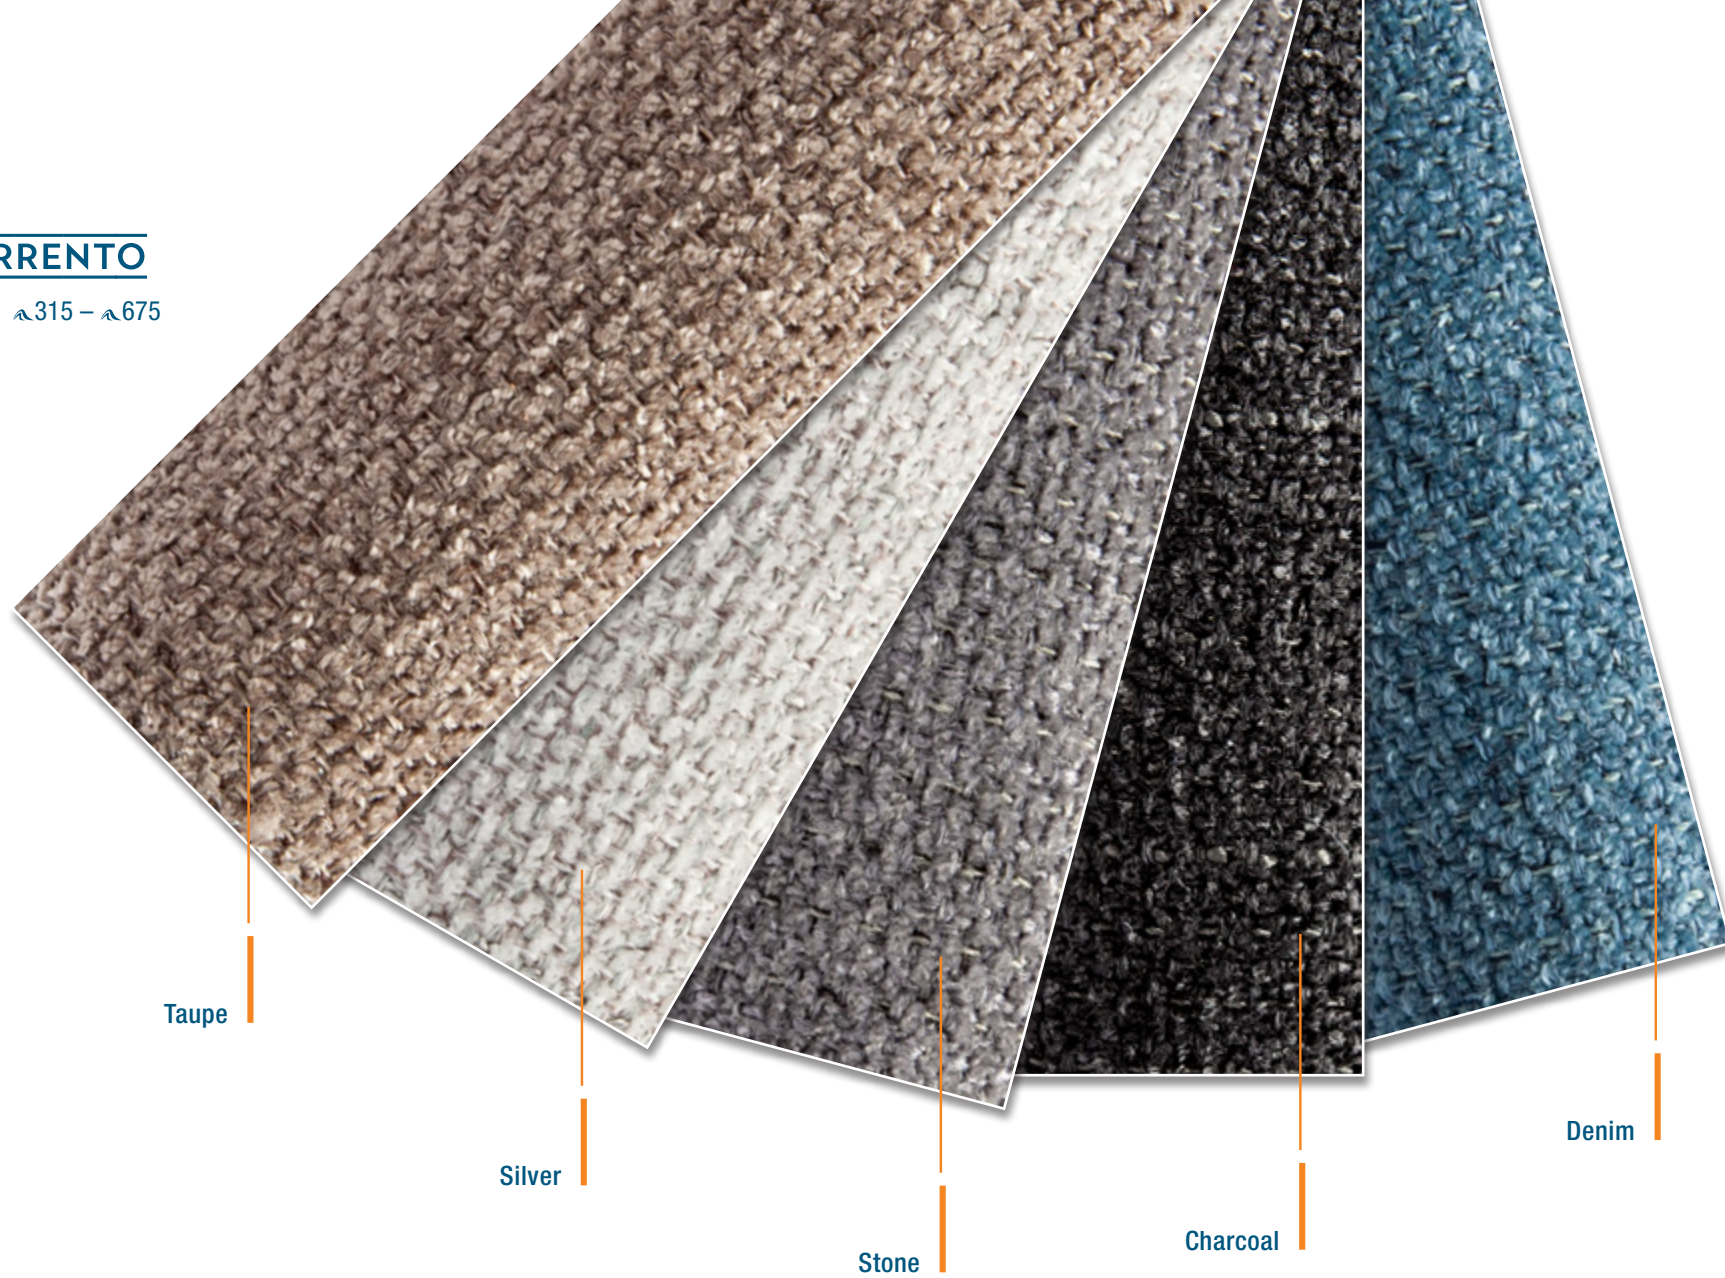

SORRENTO

Option 315 – 675

Taupe

Silver

Stone

Charcoal

Denim