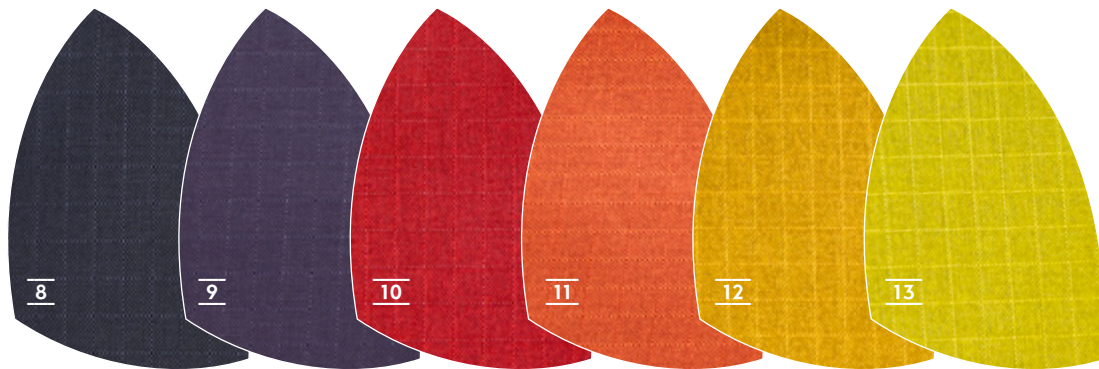

## SYNTHETIC TEAK

Options €315 – €675

- 1 Teak Black   2 Teak Grey   3 Teak White
- 4 Weathered Black   5 Weathered White
- 6 Scrubbed Black   7 Scrubbed Grey   8 Scrubbed White

Options  315 –  675

 Black  Grey  Natural  Light Blue  Ocean Blue  Green  Dark Blue  Navy  Purple  
 Red  Orange  Coast Gold  Yellow