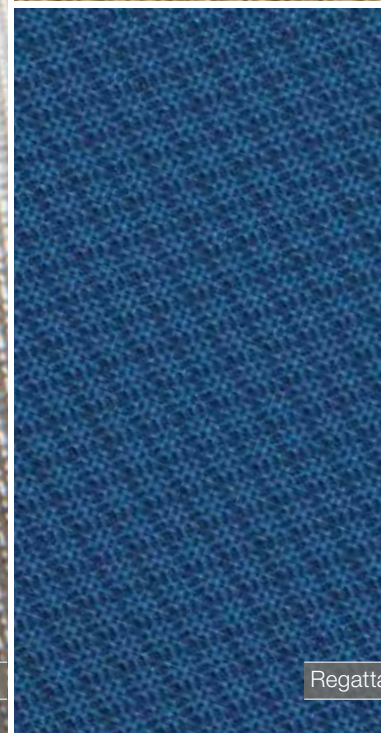

Taupe

Snow

Regatta