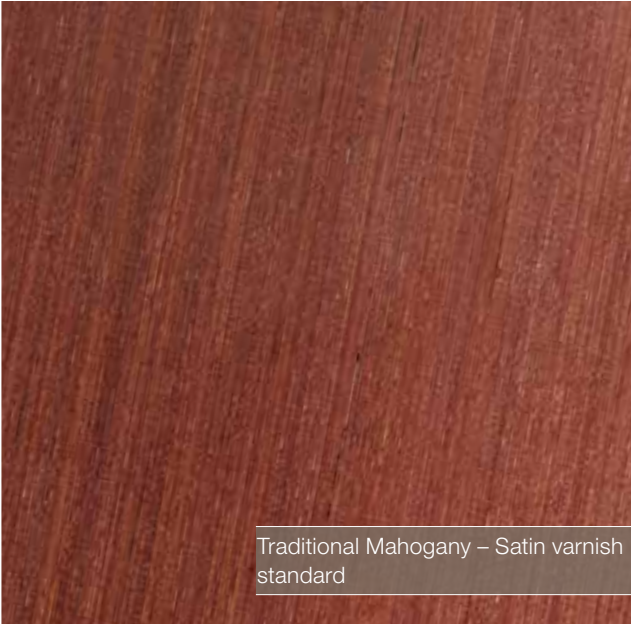

Clay
option

Dark mud
option

Basalt
option

Dark brown
option

upholstery Yorkshire Leather

optional
interior

Traditional Mahogany – Satin varnish standard

Traditional Mahogany – High gloss varnish option for DS41