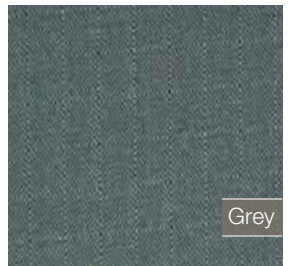

waterline & coveline Gelcoat & Painted

exterior

Grinded Teak Black

Grinded Teak Grey

Grinded Teak White

Blue Water Teak Black

Classic Teak Black

Classic Teak Grey

Classic Teak White

Blue Water Teak White

Real Teak

synthetic teak or teak

optional exterior

gennaker

optional
exterior

Grey
option

Black
option

windscreen covers

optional
exterior

Cream

Light grey

Dark grey

steering wheel cover & bimini

optional
exterior