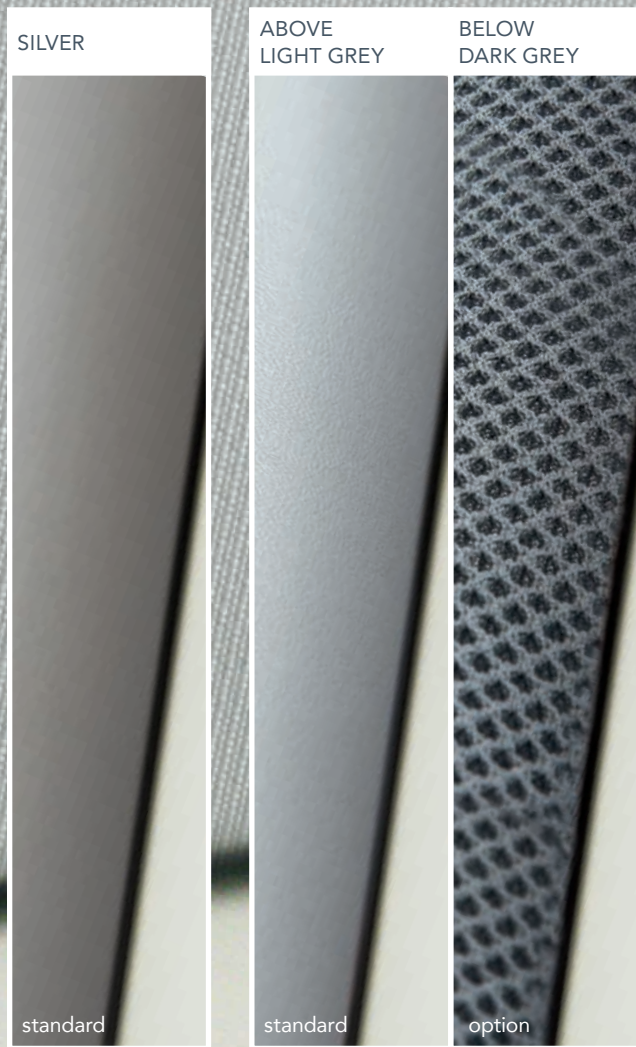

COCKPIT SLIDING ROOF

Option for stern roof of C390, C430 & S390, S430

Option for bow roof of S390 & S430

The electrical roof at cockpit can be installed at your request.

for C335, C390, C430, S335, C335v, C390v & S335v

for S390 stern roof

EXTERIOR – MATERIALS