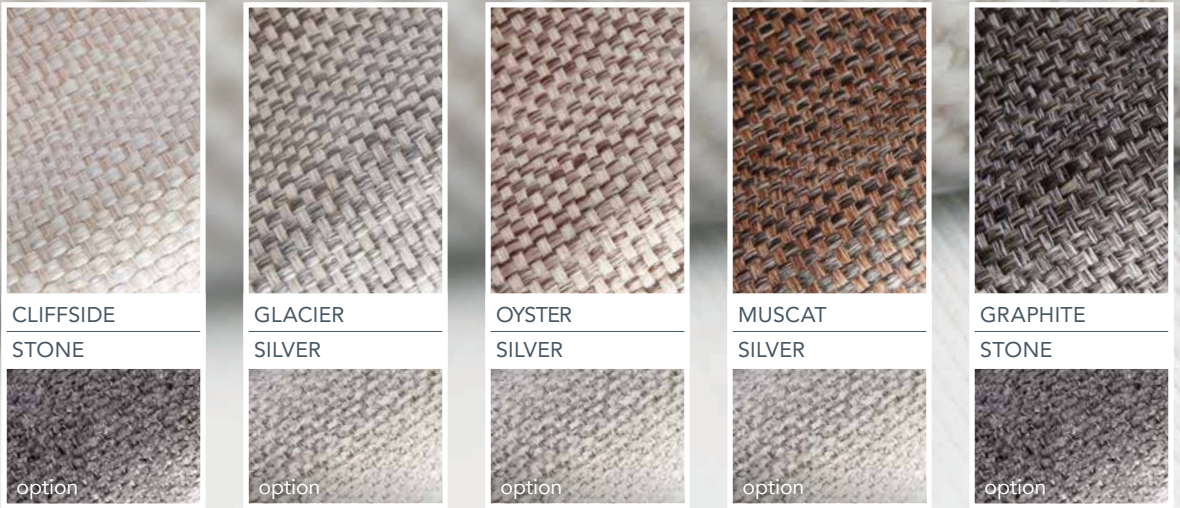

option

CAMEL BEIGE

option

STORM GRAY METALLIC

option

GRAPHITE

option

The hull and the waterline can be painted in almost EVERY COLOUR according to the Alexseal Yacht Coatings Selection.

EXTERIOR – UPHOLSTERY

MALIBU

SALIGNA

CHARCOAL

LIGHT GREY

MANDARIN
ORANGE

NOUGAT

EXTERIOR – UPHOLSTERY

CASABLANCA

BALI

CUSHION DESIGN UPGRADE BALI (TOP AND BOTTOM FACE) + CASABLANCA (SIDE FACES)

INTERIOR – UPHOLSTERY

CAPETOWN

CUSHION DESIGN UPGRADE CAPETOWN (TOP AND BOTTOM FACE) + BALI (SIDE FACES)

INTERIOR – UPHOLSTERY

PEBBLE GREY

option

ROYAL QUARTZ

option

ROMAN STONE

option

**option
for C430, F430 & S430**

All colours of Marine Mineral Stone can be installed at your request.