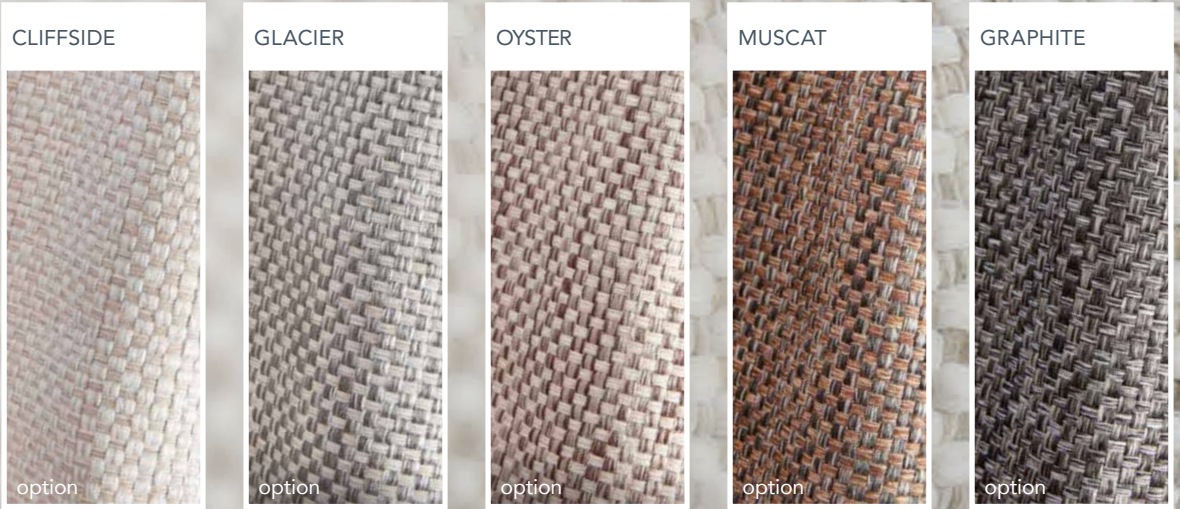

option

CAMEL BEIGE

option

STORM GRAY METALLIC

option

GRAPHITE

option

The hull and the waterline can be painted in almost EVERY COLOUR according to the Alexseal Yacht Coatings Selection.

EXTERIOR – UPHOLSTERY

MALIBU

SALIGNA

CHARCOAL

LIGHT GREY

MANDARIN
ORANGE

NOUGAT

EXTERIOR – UPHOLSTERY

CASABLANCA

BALI

CUSHION DESIGN UPGRADE BALI (TOP AND BOTTOM FACE) + CASABLANCA (SIDE FACES)

INTERIOR – UPHOLSTERY

CAPETOWN

CUSHION DESIGN UPGRADE CAPETOWN (TOP AND BOTTOM FACE) + BALI (SIDE FACES)

INTERIOR – UPHOLSTERY

LIMA

CUSHION DESIGN UPGRADE LIMA (TOP AND BOTTOM FACE) + CAPETOWN (SIDE FACES)

INTERIOR – UPHOLSTERY

LONG ISLAND LEATHER

CUSHION DESIGN UPGRADE LONG ISLAND LEATHER (TOP AND BOTTOM FACE) + LIMA (SIDE FACES)