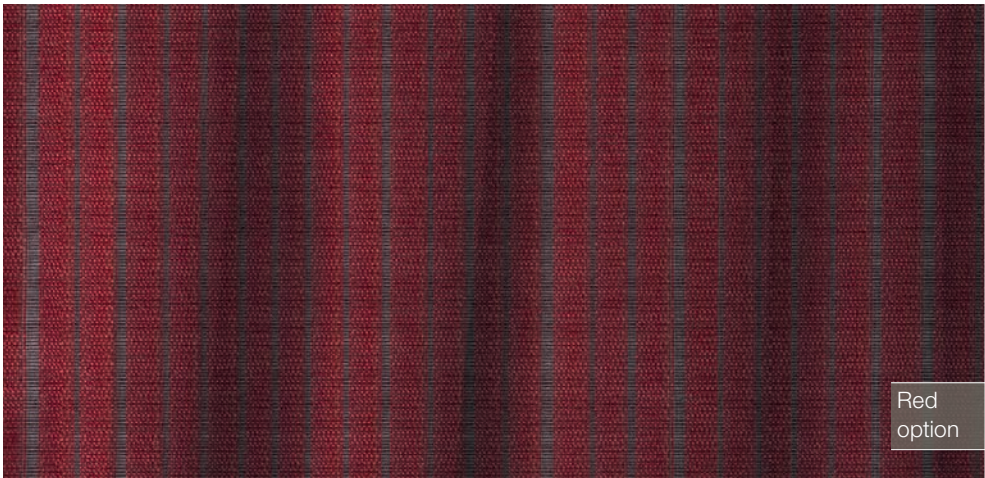

White
option

Gold
option

Red
option

curtains Elvis

optional
interior