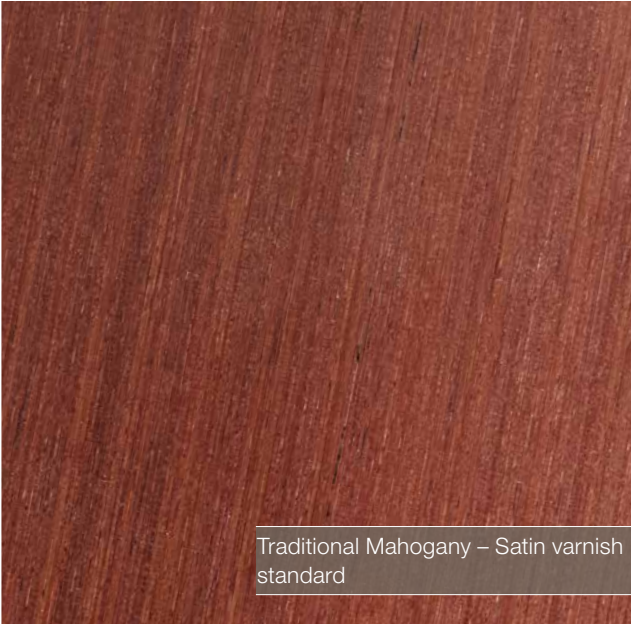

Oyster
option

Muscat
option

Graphite
option

upholstery Devon

optional
interior

Bronze option

Rock island option

Black truffle option

Husky option

Almond option

upholstery Orkney

optional interior

Ivory
option

Clay
option

Dark mud
option

Basalt
option

Dark brown
option

upholstery Yorkshire Leather

optional
interior

Traditional Mahogany – Satin varnish standard

Traditional Mahogany – High gloss varnish option

Golden oak option

Teak option

furniture