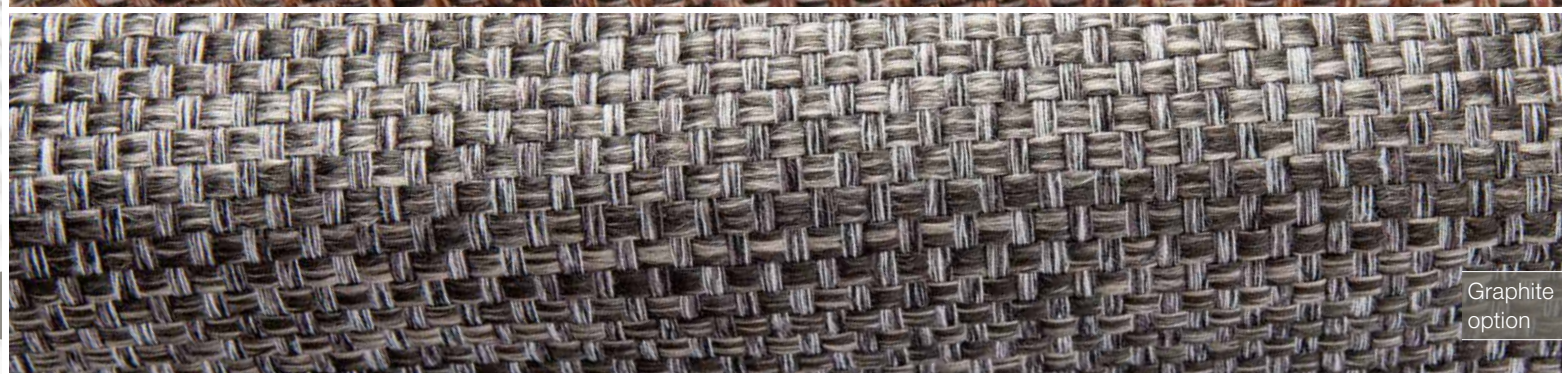

Stone
option

Dorset
cream
standard

Charcoal
option

Denim
option

upholstery Oxford

interior

Cliffside
option

Glacier
option

Oyster
option

Muscat
option

Graphite
option

upholstery Devon

optional
interior

Bronze option

Rock island option

Black truffle option