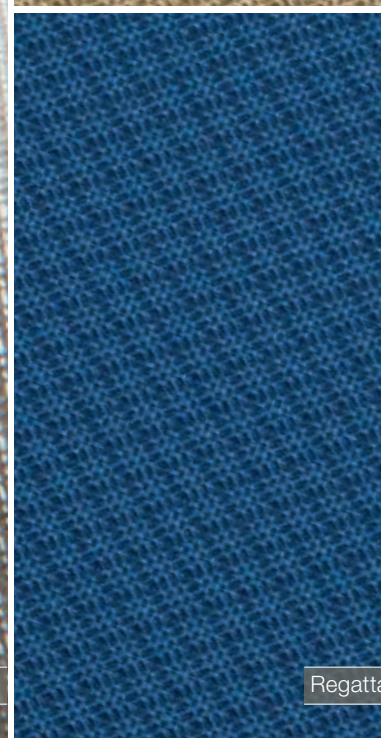

Cream

Light grey

Dark grey

steering wheel cover & bimini

optional
exterior

Taupe

Sunset

Grapey