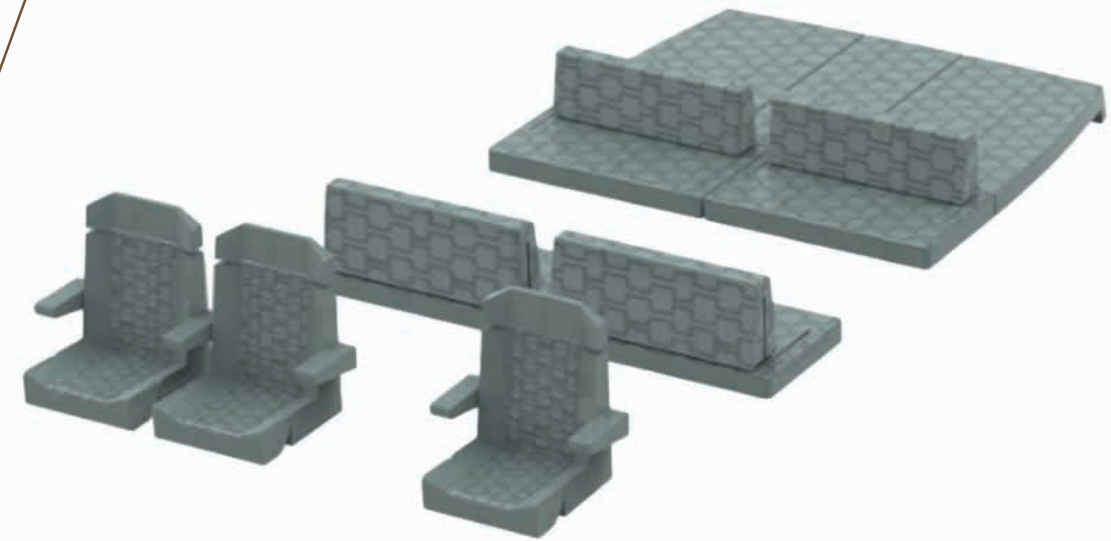

- **option** 39 XL
- **option** 39 XP
- **option** 41 XL
- **option** 41 XP
- **option** 53 XL

*upholstery and helmsman seats - exterior
hitch - classic style*

*exterior upholstery and helmsman seats
- Classic style with stitching in Hitch
(according to Hitch colour card)*