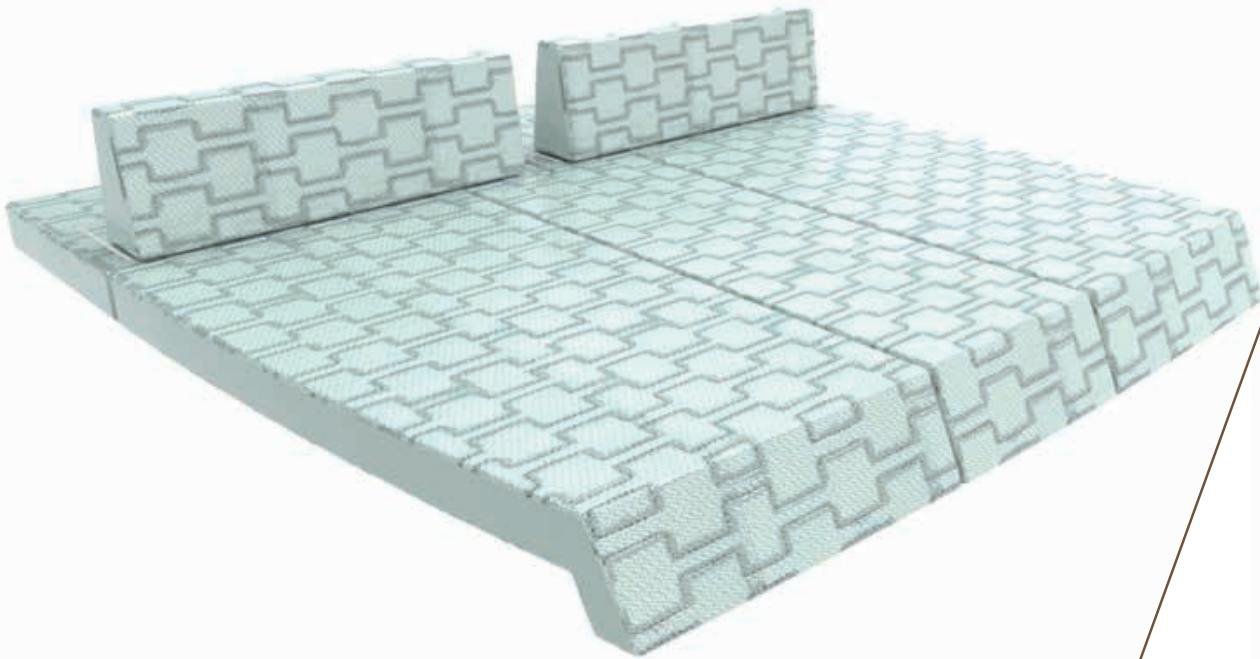

- **option** 39 XL
- **option** 39 XP
- **option** 41 XL
- **option** 41 XP
- **option** 53 XL

*upholstery and helmsman seats - exterior
hitch - classic style*

*exterior upholstery and helmsman seats
- Classic style with stitching in Hitch
(according to Hitch colour card)*