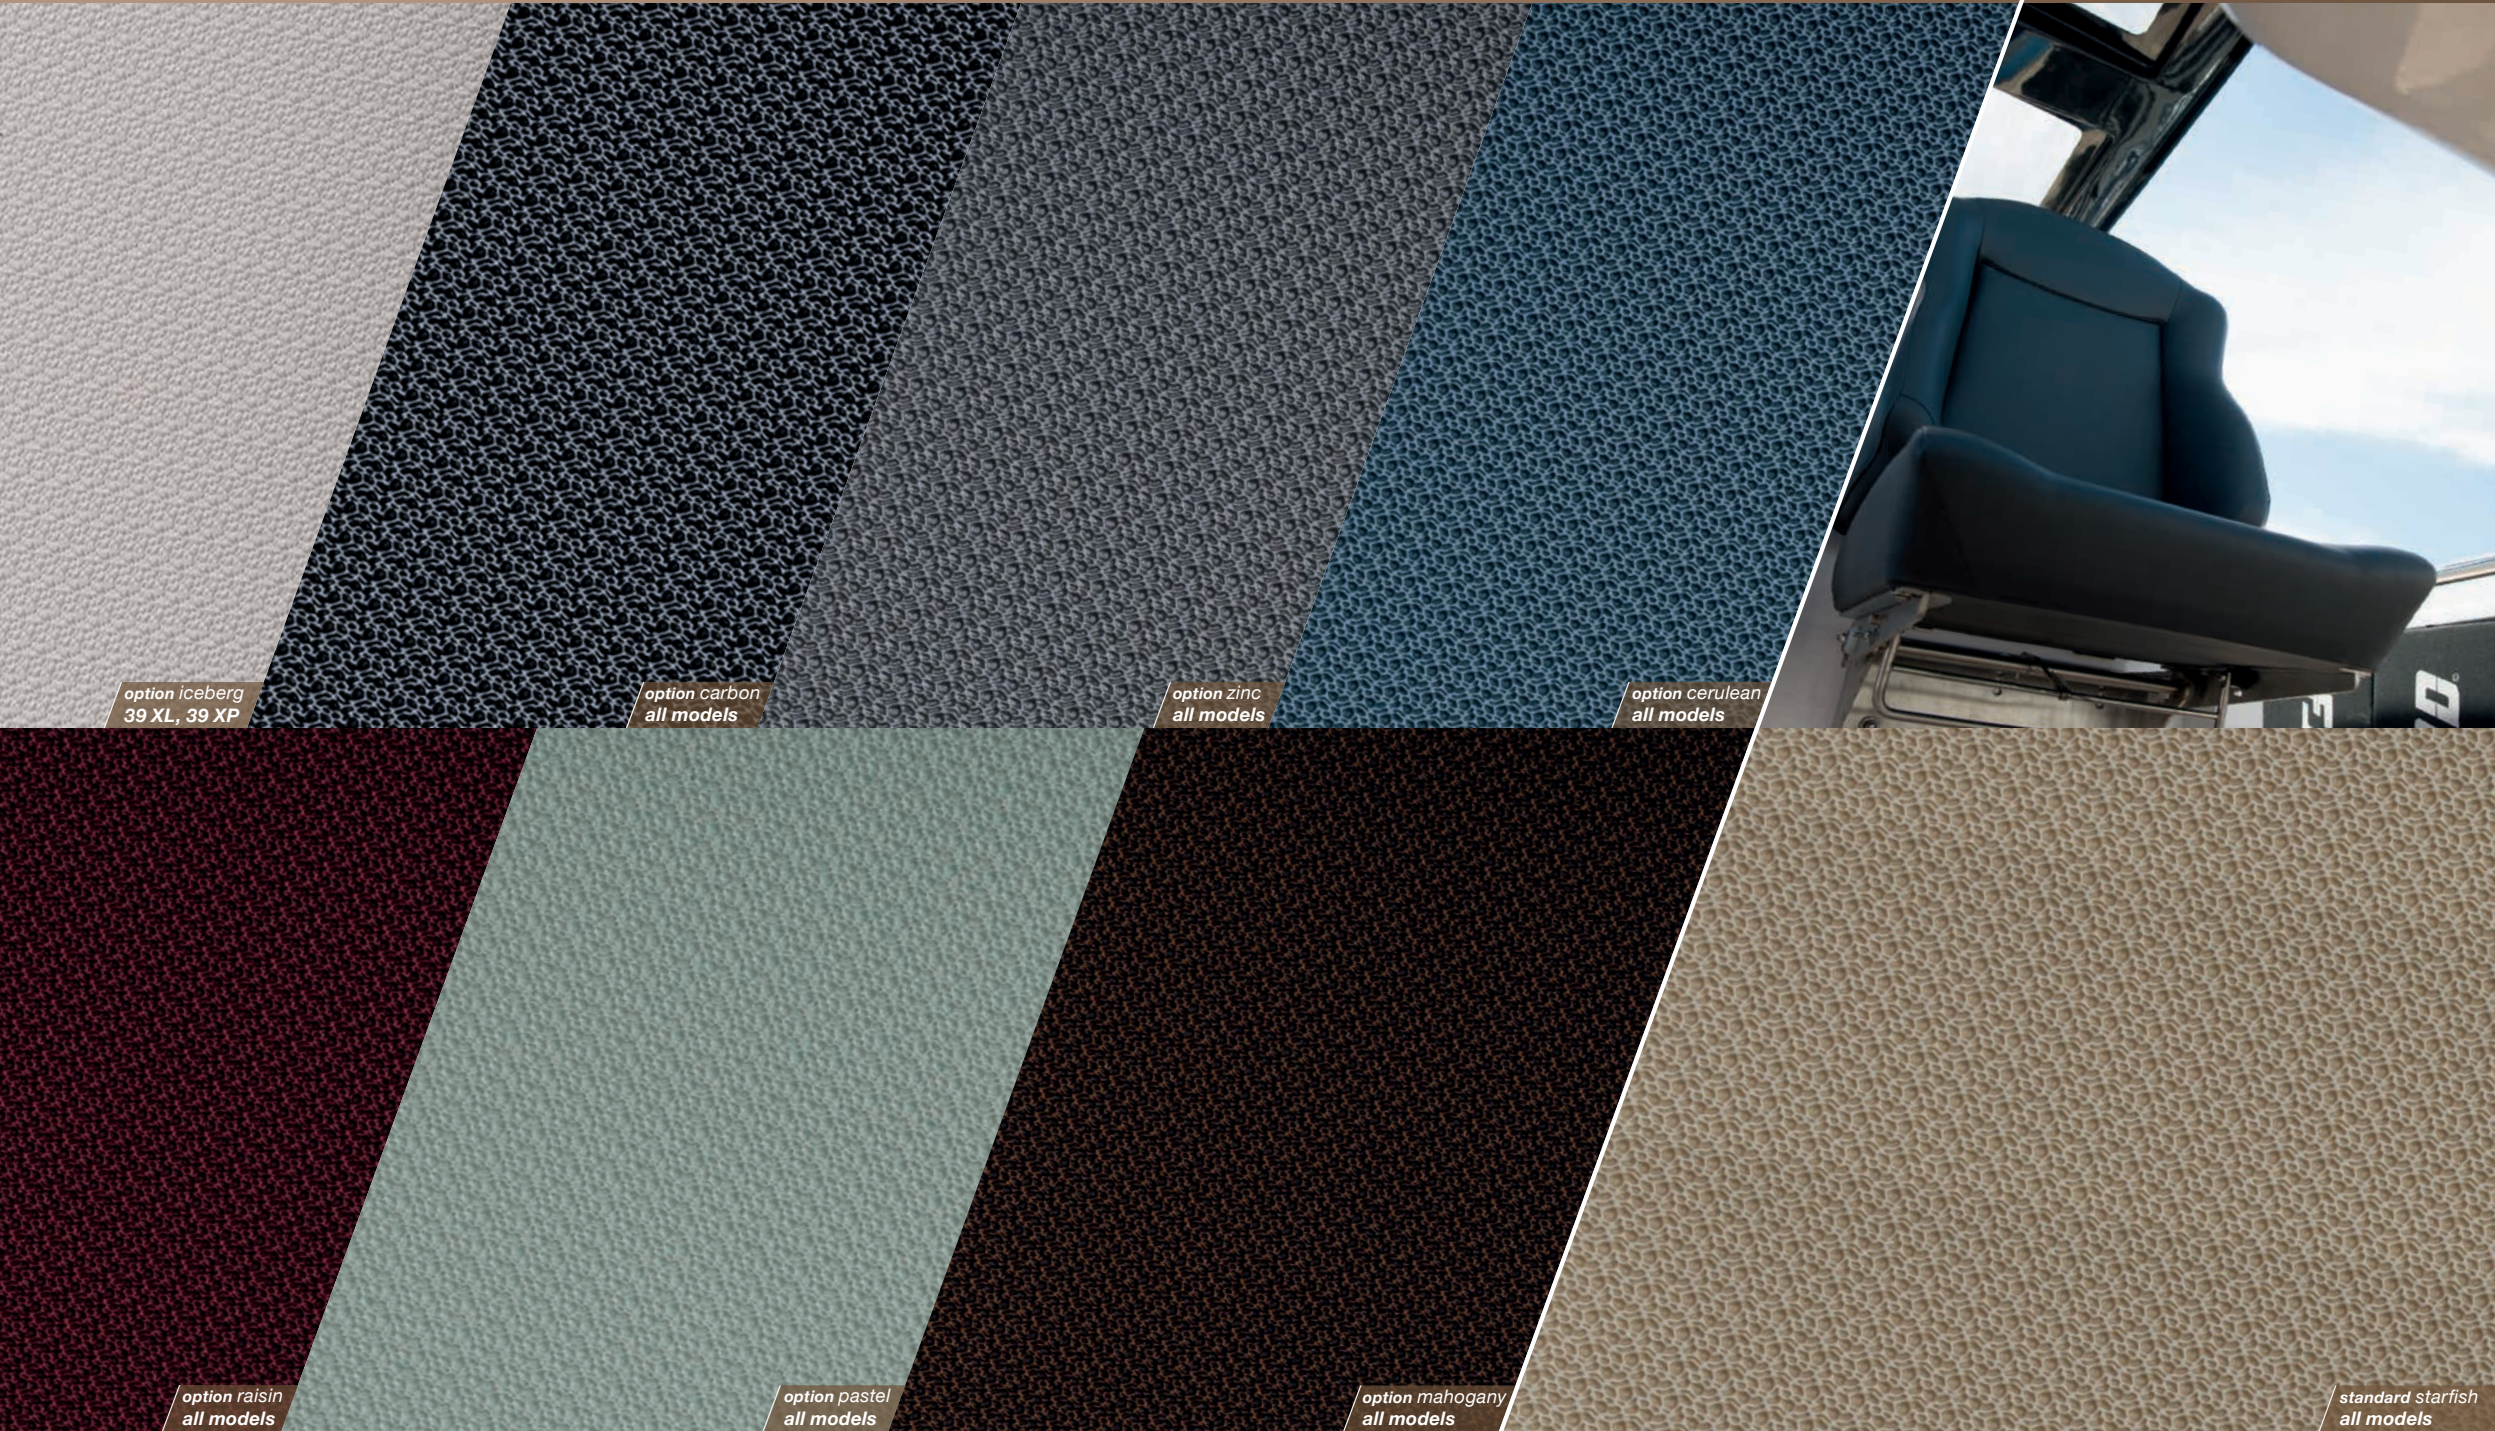

all models

upholstery and helmsman seats - exterior
hitch

option iceberg
39 XL, 39 XP

option carbon
all models

option zinc
all models

option cerulean
all models

option raisin
all models

option pastel
all models

option mahogany
all models

standard starfish
all models