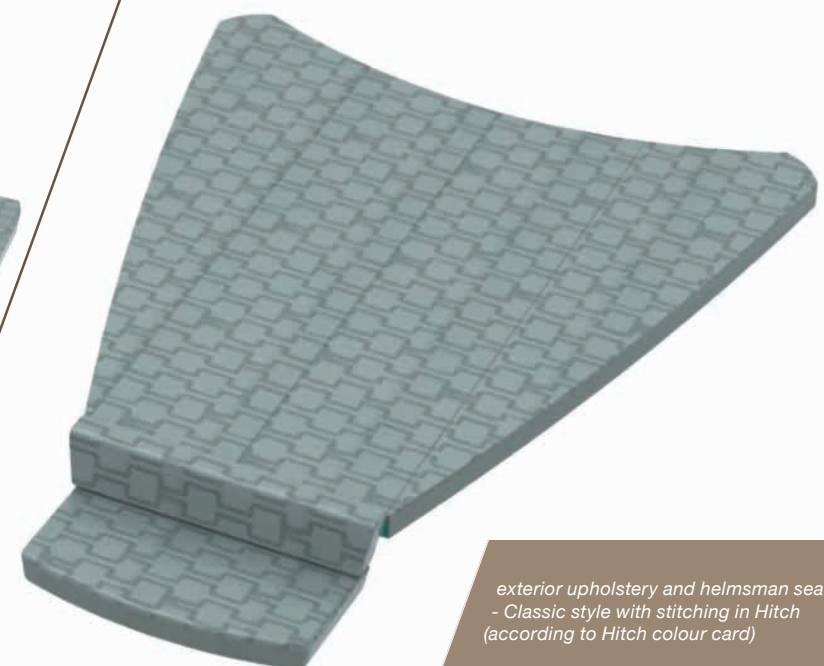

- **option** 39 XL
- **option** 39 XP
- **option** 41 XL
- **option** 41 XP
- **option** 53 XL

*upholstery and helmsman seats - exterior
hitch - classic style*

*exterior upholstery and helmsman seats
- Classic style with stitching in Hitch
(according to Hitch colour card)*