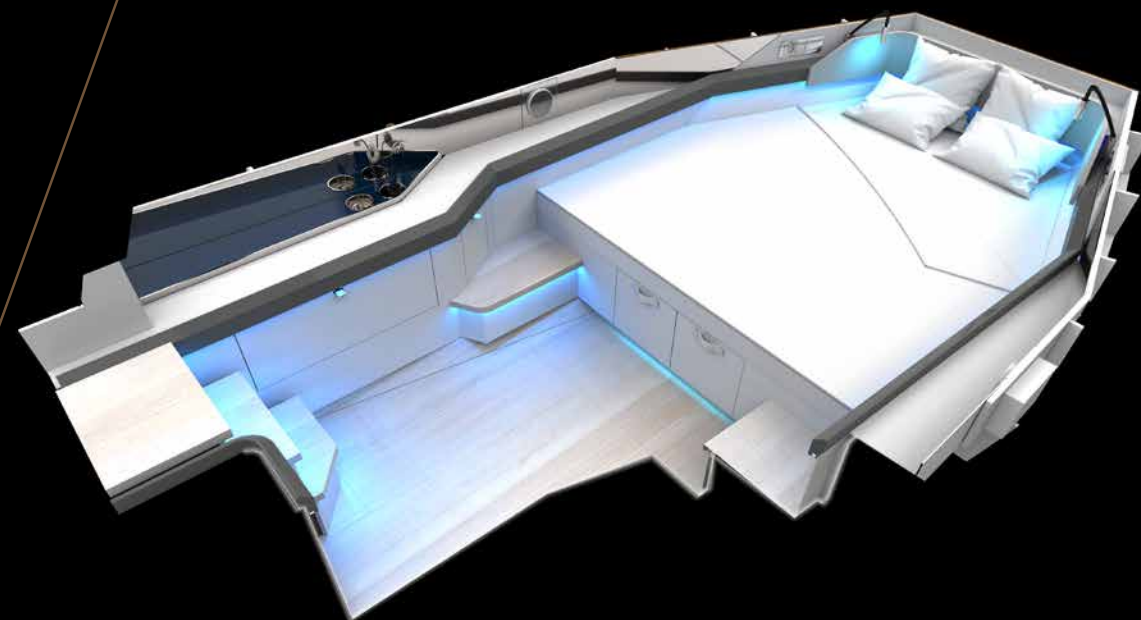

Ceiling: XU5301 - covered in Hitch, horizontal surface - colour: Iceberg

Floor: Standard - pale acacia

Indirect light under and behind bedhead, under the bedfront, beside the bed and in the toilet:
XD4054 - RGBW