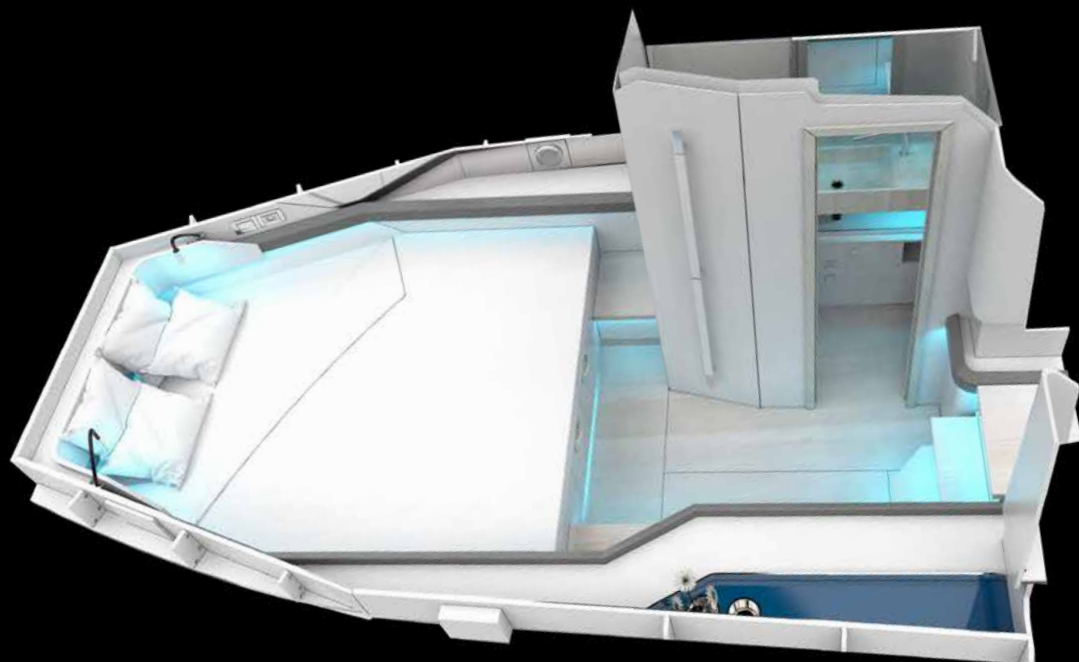

Ceiling: XU5301 - covered in Hitch, horizontal surface - colour: Iceberg

Floor: Standard - pale acacia

Indirect light under and behind bedhead, under the bedfront, beside the bed and in the toilet:
XD4054 - RGBW