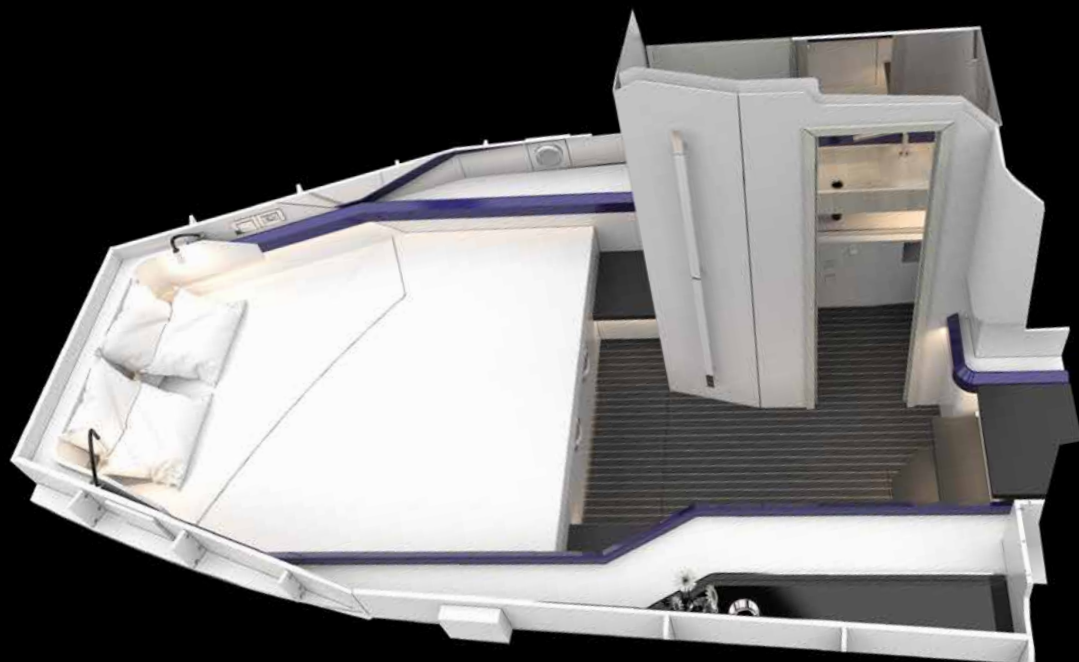

Covered mattress:
XU1006 - Hitch, colour: Iceberg

Furniture - horizontal surface on p side and bulkhead on s side:
XU5005 - covered Hitch, colour: Zinc

Decor elements on p side:
XU5111 - Standard, colour: black

Fiddle and toilet decorative panel:
XU5116 - colour: Prune

Ceiling: XU5301 - covered in Hitch, horizontal surface - colour: Iceberg

Floorboard: XU6016 - synthetic teak, colour: charcoal teak