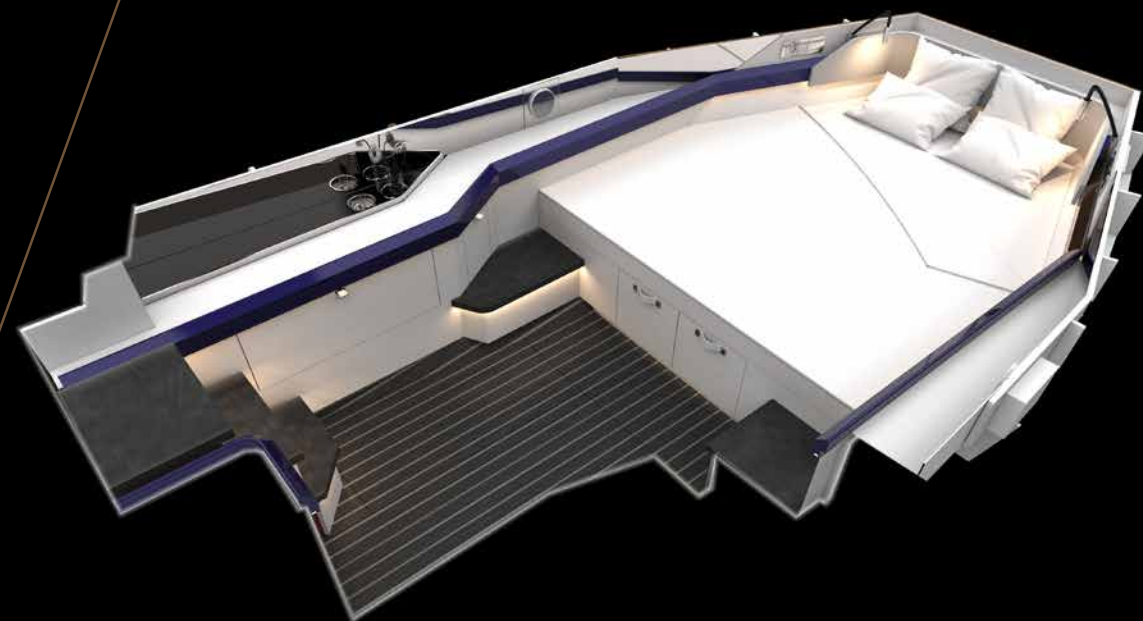

Covered mattress:
XU1006 - Hitch, colour: Iceberg

Furniture - horizontal surface on p side and bulkhead on s side:
XU5005 - covered Hitch, colour: Zinc

Decor elements on p side:
XU5111 - Standard, colour: black

Fiddle and toilet decorative panel:
XU5116 - colour: Prune

Ceiling: XU5301 - covered in Hitch, horizontal surface - colour: Iceberg

Floorboard: XU6016 - synthetic teak, colour: charcoal teak