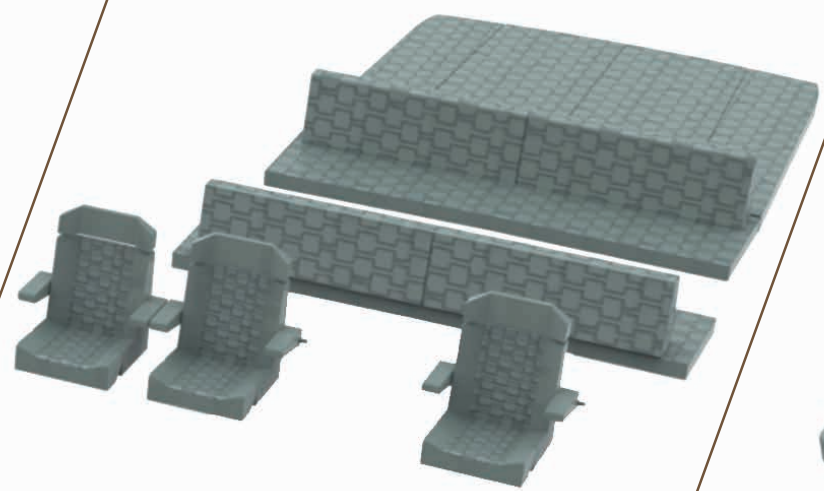

upholstery and helmsman seats - exterior
hitch

option iceberg
39 XL, 39 XP

option carbon
all models

option zinc
all models

option cerulean
all models

option raisin
all models

option pastel
all models

option mahogany
all models

standard starfish
all models

- option** 39 XL
- option** 39 XP
- option** 41 XL
- option** 41 XP
- option** 53 XL

*upholstery and helmsman seats - exterior
hitch - classic style*

*exterior upholstery and helmsman seats
- Classic style with stitching in Hitch
(according to Hitch colour card)*