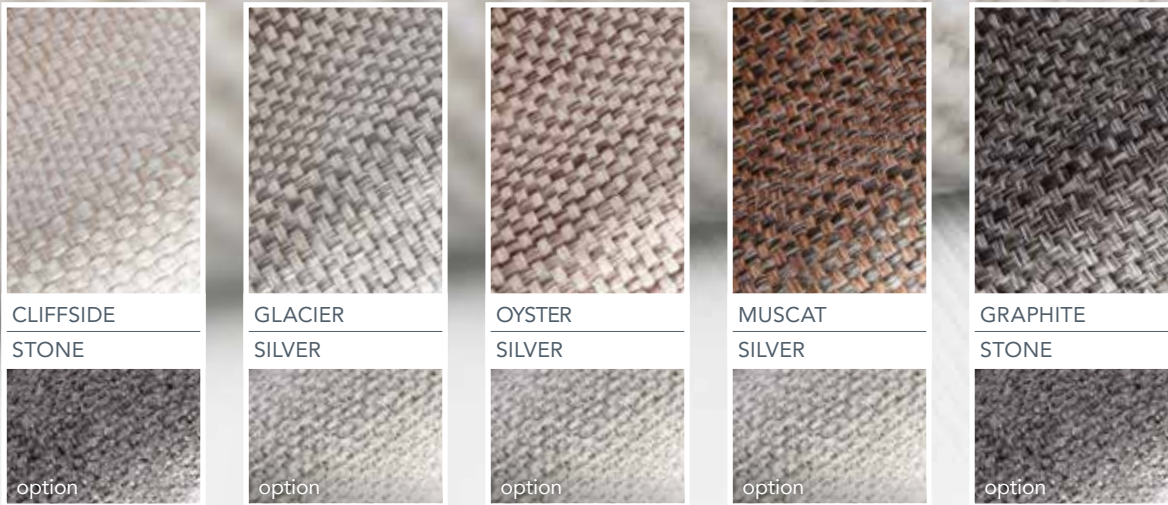

option

CAMEL BEIGE

option

STORM GRAY METALLIC

option

GRAPHITE

option

The hull and the waterline can be painted in almost EVERY COLOUR according to the Alexseal Yacht Coatings Selection.

SALIGNA

CHARCOAL

LIGHT GREY

MANDARIN
ORANGE

NOUGAT

EXTERIOR – UPHOLSTERY

CASABLANCA

BALI

CUSHION DESIGN UPGRADE BALI (TOP AND BOTTOM FACE) + CASABLANCA (SIDE FACES)

INTERIOR – UPHOLSTERY

CAPETOWN

CUSHION DESIGN UPGRADE CAPETOWN (TOP AND BOTTOM FACE) + BALI (SIDE FACES)

INTERIOR – UPHOLSTERY

LIMA

option for C430, F430 & S430

All colours of Marine Mineral Stone can be installed at your request.

WORKTOP GALLEY: BISTRO MATERIAL

CONCRETE GREY

standard

SPRING WHITE

option

C335, C390, C430, F430, S330, S430, C335v, C390v & S330v