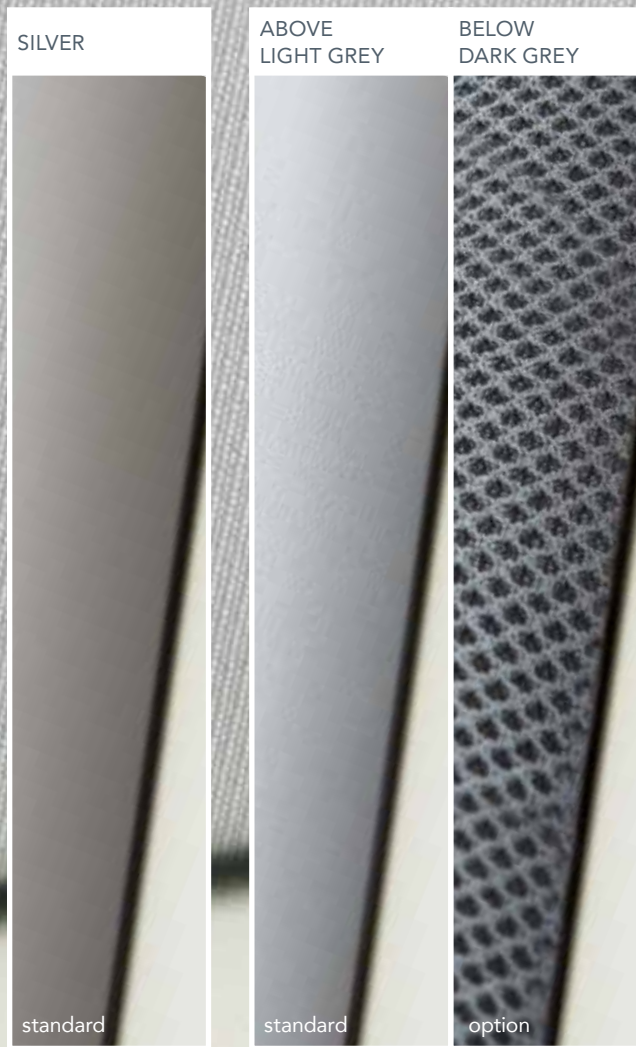

COCKPIT SLIDING ROOF

for C335, C390, C430,
S330, C335v & S330v

for C530

Option for stern roof
of C390 C430 & S430

Option for bow roof
of S430

The electrical roof at
cockpit can be installed
at your request.

EXTERIOR – MATERIALS